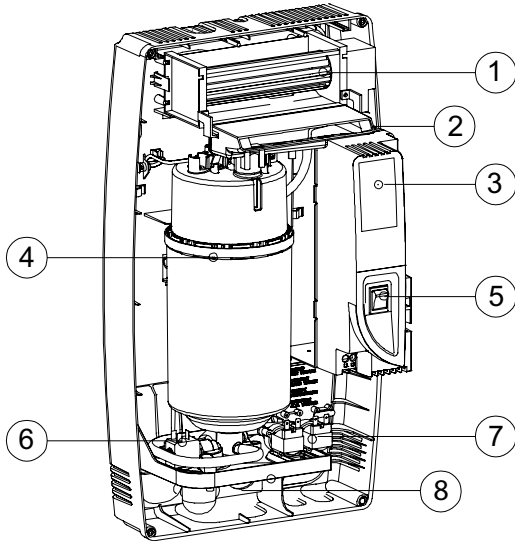

Elite Steam Models DS15/RS15 & DS35/RS35

Humidifier Replacement Parts

Item	Qty. Req'd	GFI Number	Description of Part	LIST
				Retail
1	1	7534	15-2 Room blower assembly 110/1 DS15/RS15	\$323.80
	1	7535	35-2 Room blower assembly 230/1 DS35/RS35	\$323.80
2	1	7536	35-20 Internal steam distributor manifold RS15/RS35	\$42.78
3	1	7532	15-1 Control module 110/1 DS15/RS15	\$809.02
	1	7533	35-1 Control module 230/1 DS35/RS35	\$809.02
4	1	7523	15-14 Replacement Steam Cylinder for DS15/RS15	\$294.27
	1	7524	35-14 Replacement Steam Cylinder for DS35/RS35	\$294.27
	1	7543	35-15 Replacement Steam Cylinder (Low Conductivity) for DS35/RS35	\$294.27
5	1	7551	35-18 On/Off switch	\$42.78
6	1	7539	15-4 Drain valve assembly 110/1 DS15/RS15	\$171.85
	1	7541	35-4 Drain valve assembly 230/1 DS35/RS35	\$155.96
7	1	7537	15-3 Fill/tempering valve assembly 110/1 DS15/RS15	\$116.58
	1	7538	35-3 Fill/tempering valve assembly 230/1 DS35/RS35	\$118.44
8	1	7501	20-4 Fill Connector	\$57.95
9	1	7545	RMB15 Remote blower Kit for DS15	\$1444.45
	1	7540	RMB35 Remote blower Kit for DS35	\$1444.45

GFI Number	Description of Part	LIST
		Retail
PARTS NOT SHOWN		
7500	20-1 Steam Nozzle	\$151.28
7513	20-2 Steam Hose 7/8" I.D. Priced per Foot	\$18.34
7512	20-3 Condensate Hose 5/16" I.D. Priced per Foot	\$3.15
7517	35-60 Internal cables kit	\$142.63
7544	35-19 Blower filter kit	\$11.67
7542	35-21 90 degree drain adapter	\$14.27
7548	35-22 Fill cup	\$86.93
7546	35-23 Internal hoses kit RS15/RS35	\$94.11
7547	35-24 Internal hoses kit DS15/DS35	\$103.27
7553	35-25 Cover screws	\$10.50
7521	DP030D22RU 12" Distribution Manifold	\$189.53
7525	DMNKIT Duct Mount Kit	\$590.75
7522	DP045022RO 17.5" Distribution Manifold	\$212.25
7520	HC-201 High Limit Humidistat	\$364.95
7519	ADCD000110 Modulating Humidistat 24V	\$405.05