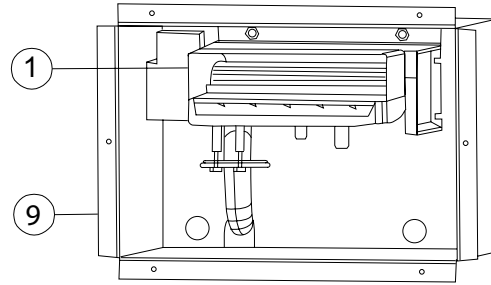

Elite Steam Models DS15/RS15 & DS35/RS35

Humidifier Replacement Parts

Item	Qty. Req'd	GFI Number	Description of Part	LIST
				Retail
1	1	7534	15-2 Room blower assembly 110/1 DS15/RS15	\$323.80
	1	7535	35-2 Room blower assembly 230/1 DS35/RS35	\$323.80
2	1	7536	35-20 Internal steam distributor manifold RS15/RS35	\$42.78
3	1	7532	15-1 Control module 110/1 DS15/RS15	\$809.02
	1	7533	35-1 Control module 230/1 DS35/RS35	\$809.02
4	1	7523	15-14 Replacement Steam Cylinder for DS15/RS15	\$294.27
	1	7524	35-14 Replacement Steam Cylinder for DS35/RS35	\$294.27
	1	7543	35-15 Replacement Steam Cylinder (Low Conductivity) for DS35/RS35	\$294.27
5	1	7551	35-18 On/Off switch	\$42.78
6	1	7539	15-4 Drain valve assembly 110/1 DS15/RS15	\$171.85
	1	7541	35-4 Drain valve assembly 230/1 DS35/RS35	\$155.96
7	1	7537	15-3 Fill/tempering valve assembly 110/1 DS15/RS15	\$116.58
	1	7538	35-3 Fill/tempering valve assembly 230/1 DS35/RS35	\$118.44
8	1	7501	20-4 Fill Connector	\$57.95
9	1	7545	RMB15 Remote blower Kit for DS15	\$1444.45
	1	7540	RMB35 Remote blower Kit for DS35	\$1444.45

GFI Number	Description of Part	LIST
		Retail
PARTS NOT SHOWN		
7500	20-1 Steam Nozzle	\$151.28
7513	20-2 Steam Hose 7/8" I.D. Priced per Foot	\$18.34
7512	20-3 Condensate Hose 5/16" I.D. Priced per Foot	\$3.15
7517	35-60 Internal cables kit	\$142.63
7544	35-19 Blower filter kit	\$11.67
7542	35-21 90 degree drain adapter	\$14.27
7548	35-22 Fill cup	\$86.93
7546	35-23 Internal hoses kit RS15/RS35	\$94.11
7547	35-24 Internal hoses kit DS15/DS35	\$103.27
7553	35-25 Cover screws	\$10.50
7521	DP030D22RU 12" Distribution Manifold	\$189.53
7525	DMNKIT Duct Mount Kit	\$590.75
7522	DP045022RO 17.5" Distribution Manifold	\$212.25
7520	HC-201 High Limit Humidistat	\$364.95
7519	ADCD000110 Modulating Humidistat 24V	\$405.05